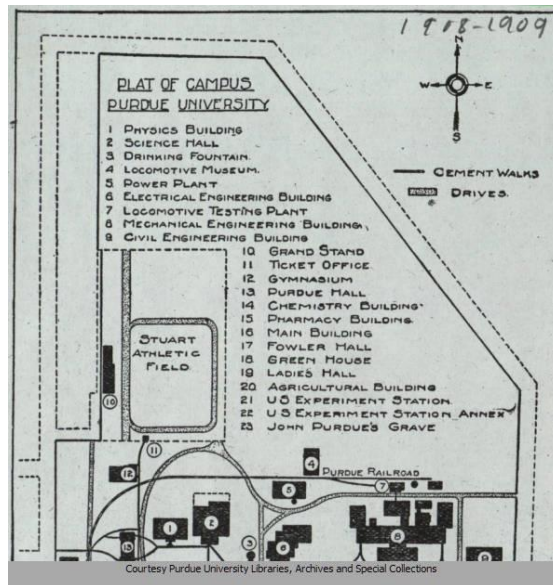

PURDUE

UNIVERSITY

FINDING AID TO THE PURDUE UNIVERSITY CAMPUS MAPS COLLECTION, 1874-2014

**Purdue University Libraries
Virginia Kelly Karnes Archives and Special Collections
Research Center
504 West State Street
West Lafayette, Indiana 47907-2058
(765) 494-2839**

<http://www.lib.purdue.edu/spcol>

© 2014 Purdue University Libraries. All rights reserved.

Processed by: Mary A. Sego, January 20, 2011

Revised by: Lynn Parrish, August 22, 2014